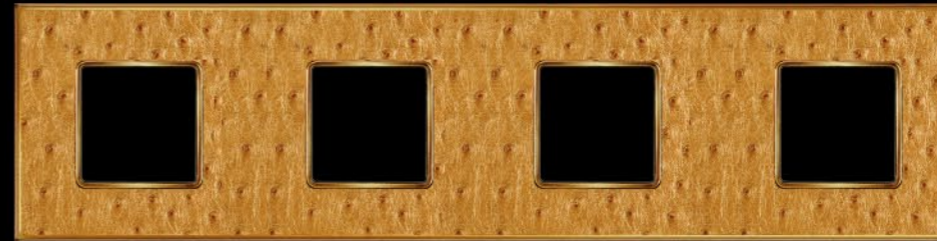

The background features a repeating damask pattern in gold on a dark background. In the foreground, the top of a dark brown, tufted sofa with ornate gold-colored metal armrests is visible. A portion of a gold-framed mirror is seen in the upper left corner.

FD02314CB

ALIENAGOLD Bright Gold

FD01321GOB

FD01322GOB

FD01323GOB

FD01324GOB

FD02314OB

ALICOCOBROWN Bright Gold