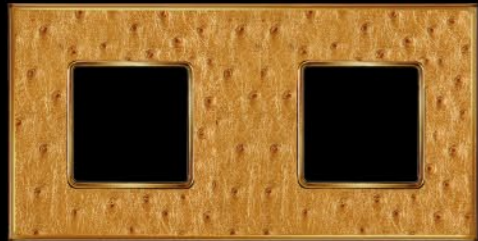

FD01322GOB